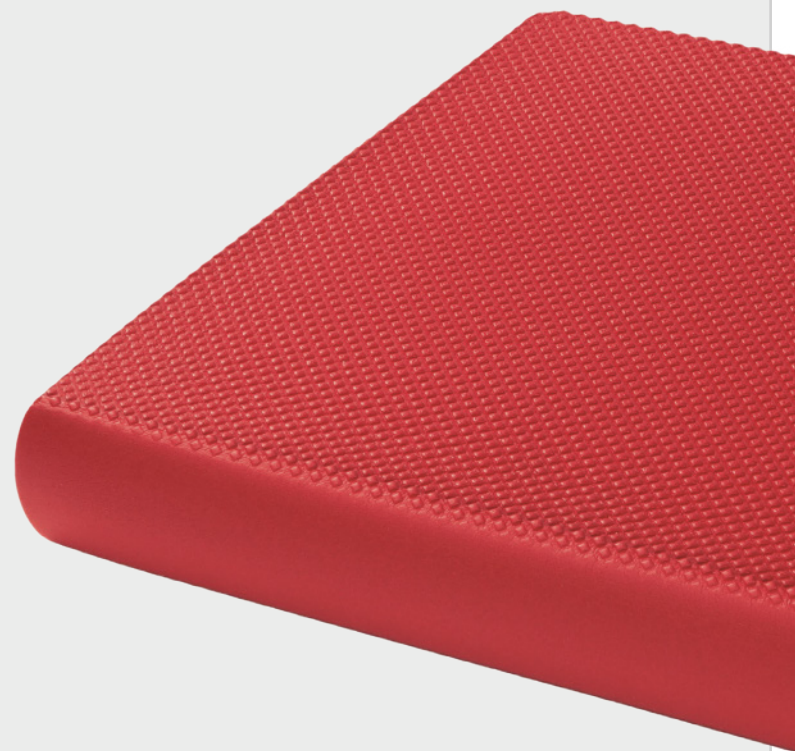

The beginners and advanced users are equally in need of varied full body workouts featuring strong appeal and safe performance.

The unique AIREX® foam technology makes it all possible. It sets new sports accessories standards and elevates the Balance-pads product line to the line of top-quality high-tech products.

The products are applicable in rehabilitation, prevention, recreational and competitive sports, as well as in-home and office training.

The AIREX® Balance-pads product line is one of the most effective options for sensorimotor coordination training.

Function:

The AIREX® Balance-pad and beam destabilizing effect triggers the engagement of deep-seated muscles to regain balance and stability.

It prompts the neural control function, spurring a significant improvement of communication between the nerves and the muscles.

As a result, training on the Balance-pad is far more effective and involves more muscle fibers per exercise than training without a Balance-pad.

The workout with the entire AIREX® Balance-pad product line provides a tremendous joint and spine relief.

Sporting effect:

- Training of basic motor skills, such as strength, flexibility, endurance, coordination and balance
- Increased muscle action potential = higher efficiency
- Fascia training through "proprioceptive refilement"
- Physical and mental multi-functionality
- Concentration ability enhancement

Therapeutic effect:

- Proprioception improvement
- Spine stabilization
- Joint stabilization
- Firming of connective tissue
- Sensorimotor function improvement
- Effective regression after pregnancy
- Posture improvement
- Cardiovascular diseases, arthrosis, osteoporosis and herniated discs
- Sensorimotor Coordination Therapy