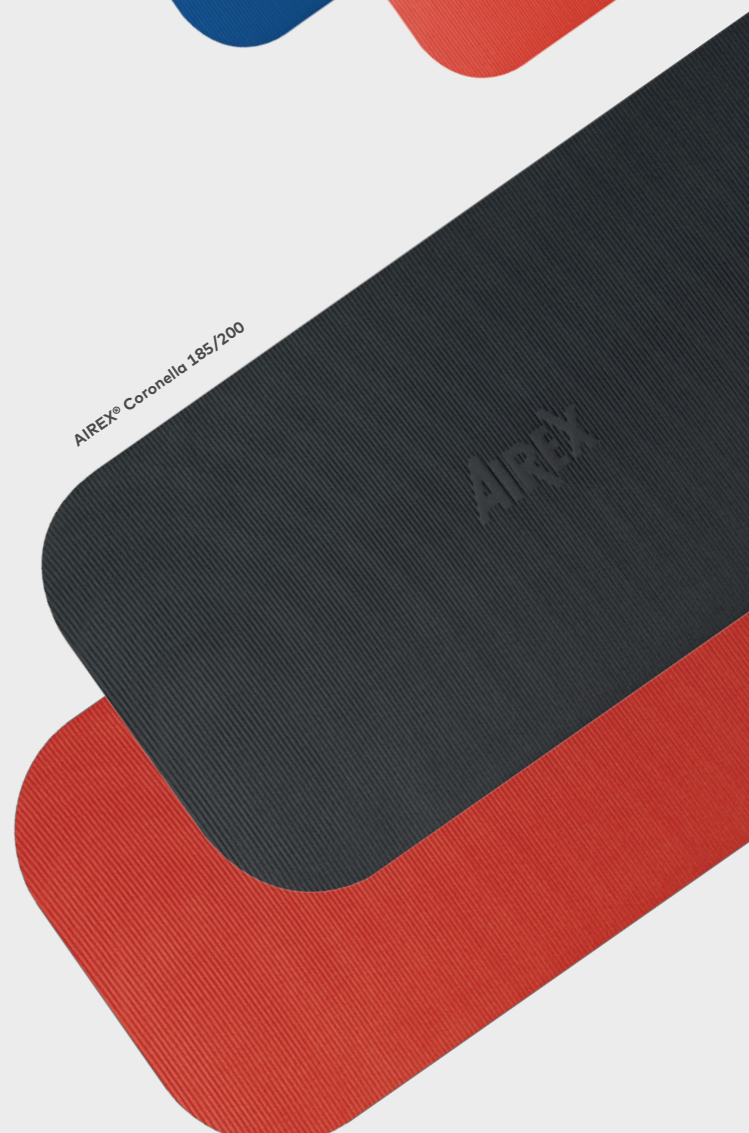

Size: approx. 185/200 x 100 x 1.5 cm

Weight: approx. 3.9 kg / 4.3 kg

AIREX® Coronella

The material developed especially for AIREX® Coronella is exceptionally dimensionally stable and able to withstand even heavy physical loads. This sports mat can be incredibly easily and discretely rolled up and stowed away at any time.

The AIREX® Coronella is a standard piece of equipment in first-class gyms and sports clubs used by personal trainers.

It was designed in collaboration with athletes and therapists to fully meet their requirements.

Size: approx. 185/200 x 60 x 1.5 cm

Weight: approx. 2.3 kg / 2.5 kg

AIREX® Physio & Rehabilitation

My Space, My Health.

AIREX® Balance-pad

The AIREX® Balance-pad is an active therapy and training tool made of the famously soft AIREX® foam material. The Balance-pad, with its smooth surface, is perfect for barefoot balance training beginners. This Balance-pad, owing to its thickness of 6 cm, has the desirable destabilizing characteristics. The yielding foam constantly challenges the body to maintain its balance and stabilize the joints. The exercises on this Balance-pad trigger the engagement of a greater number of deeper muscles than the exercises performed without the Balance-pad. The workout on the Balance-pad can purposefully improve both conditional and coordinative abilities, such as strength, endurance, differentiation and balance.