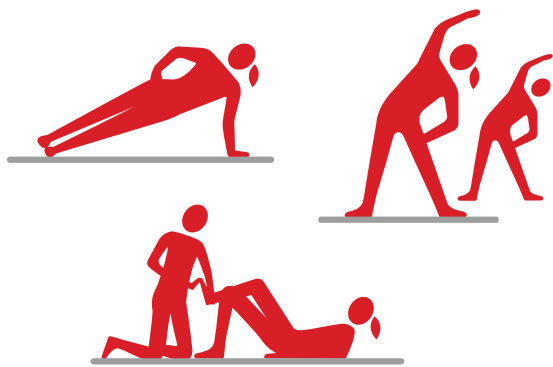

We are innovators with more than 60 years of experience in building state-of-the-art mats that are strong, supportive, and durable. We know that the products resulting from our hard work and commitment will become your lifetime companions.

Water-resistant

Suitable for indoor use

Suitable for outdoor use

Comfortable

Hygienic

Non-slip

Cushioning

Lies flat

Multi-purpose

Durable

Insulating

Water & dirt repellent

Closed cell foam

Zero waste production

CE-compliant