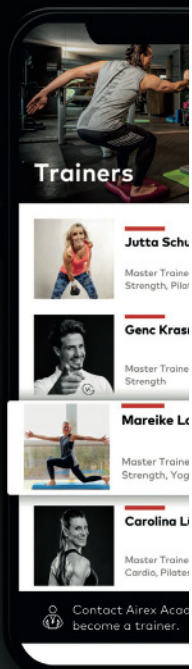

AIREX
YOGA & PILATES

NEW

AIREX® Training App

powered by

TRAIN WITH
THE MASTER TRAINERS
**WHEREVER
YOU ARE**

GET FIT, HEALTHY
AND SIMPLY
**LOOK & FEEL
GOOD!**

**CHALLENGE
YOURSELF**

Available in the following App Stores: