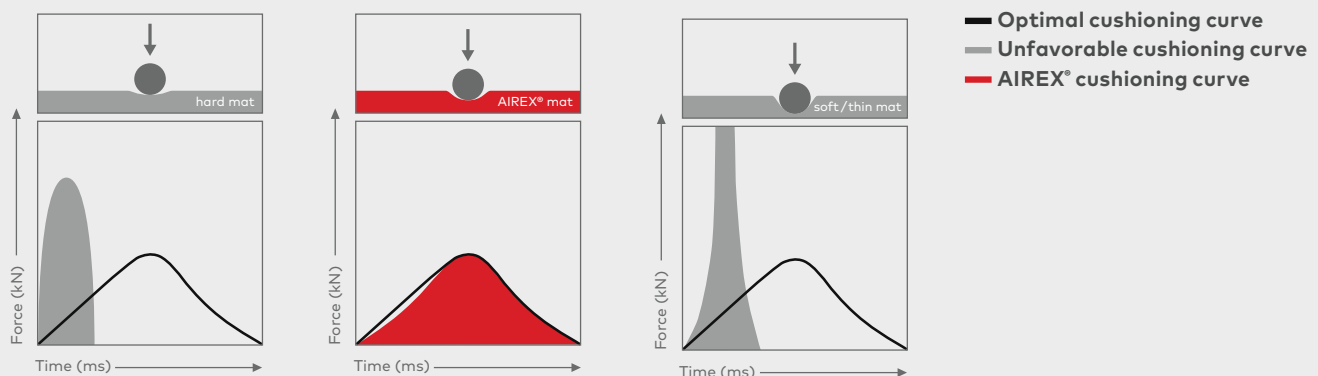

Hard mat

The impacting energy is destroyed in a very short time. The cushioning is perceived as uncomfortably hard and can strain joints, tendons, and muscles in the long run.

AIREX® mats

Not too hard, not too soft. AIREX® foam can perfectly suit individual applications. The energy is softly and evenly absorbed.

Soft mat

The foam is too soft to trap the impacting energy. Hard hits are unavoidable and can cause unpleasant stress on the spine and joints.