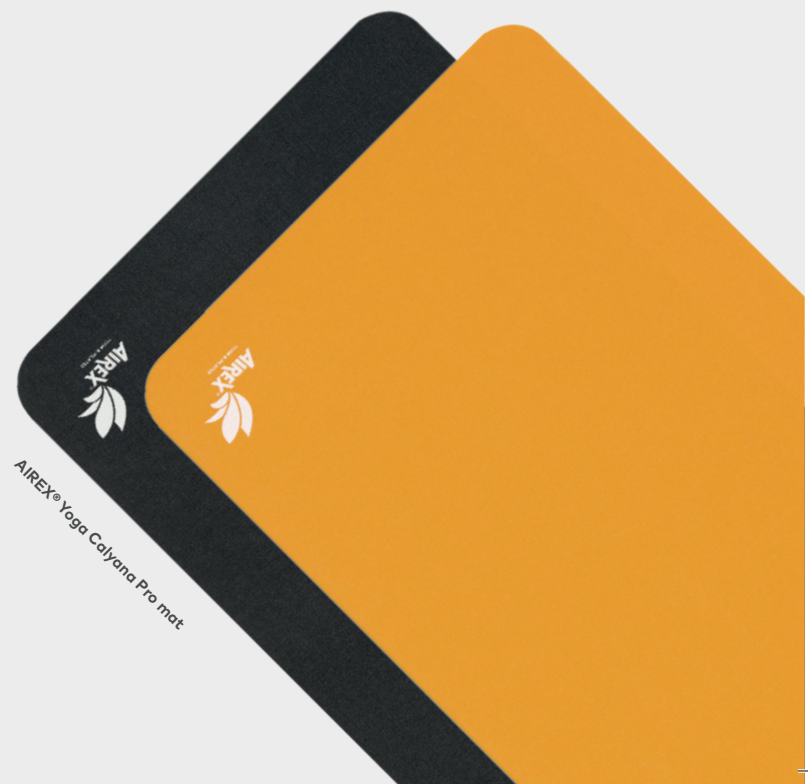

Calyana-a premium yoga mat from the AIREX® Yoga & Pilates-line was designed in collaboration with highly skilled and prominent yoga teachers. Yoga Calyana-line offers maximum safety, fun and longevity allowing you to enjoy your time and sync up your body, mind and soul. The superior quality of Yoga Calyana mats puts them on the list of the best yoga mats worldwide. A wonderful yoga tool for all Yoga practitioners.

Size: approx. 185 x 65 cm / 0.5 cm
Weight: approx. 2.0 kg

AIREX® Yoga Calyana Advanced mat

The Yoga Calyana Advanced is the first product to result from the cooperation between the market leader among mat manufacturers AIREX® and the yoga teacher Buket Akkus. It is your yoga mat for everyday use. The mat is easy to transport, offers long-lasting optimal grip and good firmness with easy cushioning. It is the ideal all-round yoga mat for your individual yoga. Light, stable and with perfect grip. Live the moment full of mindfulness with your Yoga Calyana mat and feel the happiness.

Size: approx. 185 x 65 cm / 0.5 cm
Weight: approx. 2.0 kg

AIREX® Yoga Calyana Advanced mat

AIREX® Yoga Calyana Pro mat

Calyana-a premium yoga mat from the AIREX® Yoga & Pilates-line was designed in collaboration with highly skilled and prominent yoga teachers. Yoga Calyana-line offers maximum safety, fun and longevity allowing you to enjoy your time and sync up your body, mind and soul. The superior quality of Yoga Calyana mats puts them on the list of the best yoga mats worldwide. A wonderful yoga tool for all Yoga practitioners.

Size: approx. 185 x 65 cm / 0.7 cm
Weight: approx. 2.8 kg

AIREX® Yoga & Pilates

New AIREX® Yoga Eco-line

Trends show an increasing awareness towards our planet from yoga and pilates lovers. Recycled, sustainable and biodegradable materials paired with the known AIREX® quality results in "state-of-the-art" yoga mats and accessories for the yoga community.