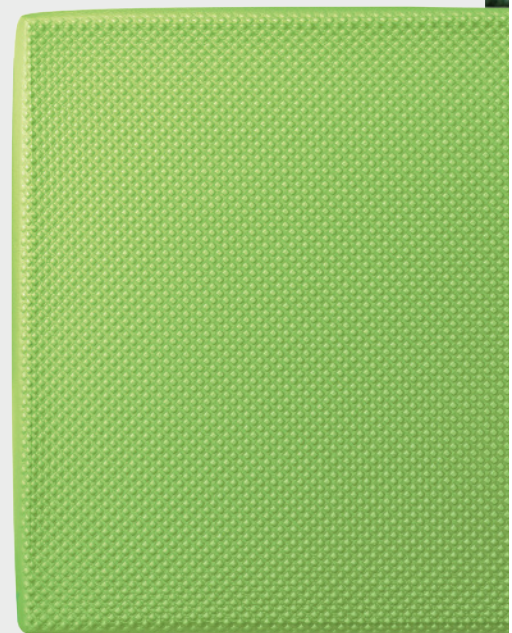

Size: approx. 48 x 40 x 6 cm

Weight: approx. 0.8 kg

AIREX® Balance-pad Cloud

AIREX® Balance-pad Elite

The AIREX® Balance-pad Elite is an upgrade of the already proven Balance-pad. It has unique slip-resistant waffle-like texture on its upper and lower side providing pleasant stimulation for receptors in the foot sole during barefoot balance training. The AIREX® Balance-pad Elite, owing to its thickness of 6 cm, has the desirable destabilizing characteristics. Its smooth surface is perfect for barefoot balance training beginners. The yielding foam constantly challenges the body to maintain its balance and stabilize the joints. The exercises on the Balance-pad Elite trigger the engagement of a greater number of deeper muscles than the exercises performed without the Balance-pad.

Size: approx. 48 x 40 x 6 cm

Weight: approx. 0.8 kg

AIREX® Balance-pad Elite

AIREX® Balance-pad Mini

The AIREX® Balance-pad Mini was primarily designed to meet functional training requirements, but it is just as perfect for traveling. It is not only an active training tool, but also a good prop for training instructors. It provides a smaller training area fantastic for one-legged and single-handed functional exercises as well as for dynamic training. The AIREX® Balance-pad Mini can be easily fitted into any sports bag or hand luggage for that matter. However, its comfortable, smooth surface is not 100% slip-resistant on smooth floors. Therefore, it is recommended to use it in combination with a supplementary AIREX® mat underneath.