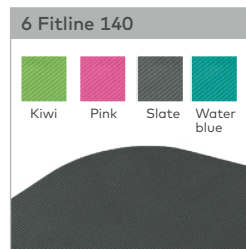

AIREX® product range

AIREX® mats