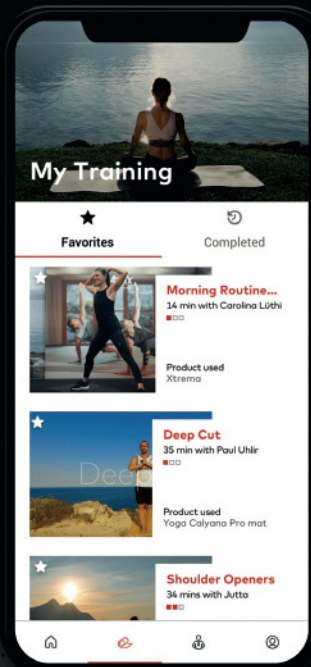

Available in the following App Stores:

COLLECT YOUR
**FAVOURITE
WORKOUTS**

**TRAINING
SUPPORT**

**MATERIAL
SUPPORT**

**DIRECT
SHOP ACCESS**

my-airex.com

[instagram.com/airex](https://www.instagram.com/airex)