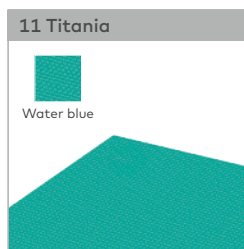

AIREX® product range

AIREX® mats

AIREX® Balance products

Suitable for

				Fitness Prevention	Physio Rehabilitation	Pilates Yoga	Corporate Health	Club sport, school sport	Functional Training	Balance	Aqua Training
1	Coronella 185/200 approx. 185/200 x 60 x 1.5 cm approx. 2.3 kg/2.5 kg		Slate Blue Red		•		•	•		•	
2	Coronella 120 approx. 120 x 60 x 1.5 cm approx. 1.5 kg		Blue	•	•		•	•		•	
3	Corona 185/200 approx. 185/200 x 100 x 1.5 cm approx. 3.9 kg/4.3 kg		Slate Blue Red		•		•	•		•	•
4	Xtrema mat approx. 178 x 58 x 0.6 cm approx. 1.8 kg		Anthracite	•		•		•	•	•	
5	Fitline 200 approx. 200 x 80 x 1 cm approx. 2.4 kg		Slate Water blue	•		•		•	•	•	
6	Fitline 140/180 approx. 140/180 x 60 x 1 cm approx. 1.3 kg / 1.8 kg		Kiwi Pink Slate Water blue	•		•		•	•	•	
7	Fitline Studio approx. 100 x 50 x 1 cm approx. 0.8 kg		Slate	•		•		•	•	•	
8	Pilates 190 approx. 190 x 60 x 0.8 cm approx. 1.7 kg		Anthracite	•		•		•		•	
9	Atlas approx. 200 x 125 x 1.5 cm approx. 5.9 kg		Water blue Red		•				•	•	•
10	Hercules approx. 200 x 100 x 2.5 cm approx. 7.3 kg		Water blue Blue		•			•	•	•	•
11	Titania approx. 200 x 125 x 3.2 cm approx. 13 kg		Water blue					•		•	
12	Diana approx. 200 x 125 x 1.5 cm approx. 9.5 kg		Water blue					•		•	
13	Balance-pad approx. 48 x 40 x 6 cm approx. 0.8 kg		Blue	•	•			•		•	
14	Balance-pad Elite approx. 48 x 40 x 6 cm approx. 0.8 kg		Lava Blue Kiwi Pink	•	•		•	•		•	
15	Balance-pad Solid approx. 46 x 41 x 5 cm approx. 1 kg		Royal blue		•			•	•	•	
16	Balance-pad Mini approx. 41 x 25 x 6 cm approx. 0.4 kg		Lava	•	•		•	•	•	•	
17	Balance-pad XLarge approx. 98 x 41 x 6 cm approx. 1.4 kg		Lava Blue	•	•		•	•	•	•	
18	Balance-beam approx. 160 x 24 x 6 cm approx. 1.2 kg		Blue	•	•			•	•	•	•
19	Balance-beam Mini approx. 41 x 24 x 6 cm approx. 0.3 kg		Blue	•	•		•	•	•	•	
20	Balance-pad Cloud approx. 48 x 40 x 6 cm approx. 0.8 kg		Red	•				•	•	•	