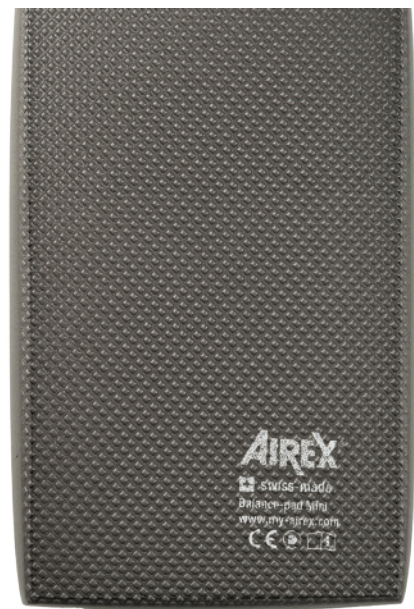

Size: approx. 48 x 40 x 6 cm

Weight: approx. 0.8 kg

AIREX® Balance-pad Cloud

AIREX® Balance-pad Elite

The AIREX® Balance-pad Elite is an upgrade of the already proven Balance-pad. It has unique slip-resistant waffle-like texture on its upper and lower side providing pleasant stimulation for receptors in the foot sole during barefoot balance training. The AIREX® Balance-pad Elite, owing to its thickness of 6 cm, has the desirable destabilizing characteristics. Its smooth surface is perfect for barefoot balance training beginners. The yielding foam constantly challenges the body to maintain its balance and stabilize the joints. The exercises on the Balance-pad Elite trigger the engagement of a greater number of deeper muscles than the exercises performed without the Balance-pad.

Size: approx. 48 x 40 x 6 cm

Weight: approx. 0.8 kg

AIREX® Balance-pad Elite

AIREX® Balance-pad Mini

The AIREX® Balance-pad Mini was primarily designed to meet functional training requirements, but it is just as perfect for traveling. It is not only an active training tool, but also a good prop for training instructors. It provides a smaller training area fantastic for one-legged and single-handed functional exercises as well as for dynamic training. The AIREX® Balance-pad Mini can be easily fitted into any sports bag or hand luggage for that matter. However, its comfortable, smooth surface is not 100% slip-resistant on smooth floors. Therefore, it is recommended to use it in combination with a supplementary AIREX® mat underneath.

Size: approx. 41 x 25 x 6 cm

Weight: approx. 0.4 kg

AIREX® Balance-pad Mini

AIREX® Balance-pad Mini Duo

AIREX® Balance-pad Mini Duo

The AIREX® Balance-pad Mini is offered here in a practical double pack in order to achieve more variety during training.