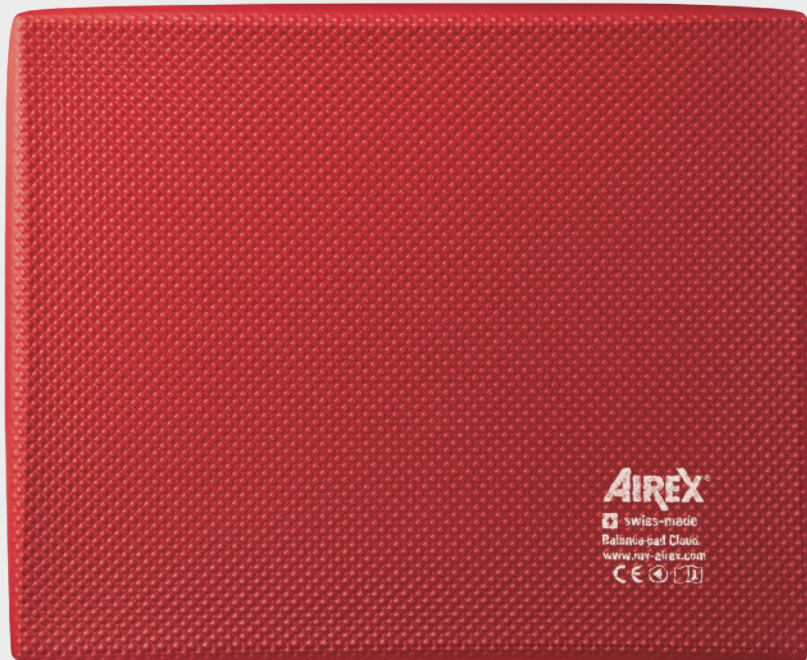

Weight: 0.7 kg

AIREX® Fitness & Training

My Space, My Strength.

AIREX® Balance-pad Cloud

The AIREX® Balance-pad Cloud generates more intense stimuli as it is far more unstable and wobbly than any other predecessor of the AIREX® Balance-pad product line. These features stem from the Cloud's lower density foam composition. The Cloud is an advanced Balance-pad version used by athletes and users able to maintain perfect balance. The waffle-like texture embossed on its either side is a great facilitator of comfortable and non-slip therapy and training applications.

Size: approx. 48 x 40 x 6 cm

Weight: approx. 0.8 kg

AIREX® Balance-pad Cloud

AIREX® Balance-pad Elite

The AIREX® Balance-pad Elite is an upgrade of the already proven Balance-pad. It has unique slip-resistant waffle-like texture on its upper and lower side providing pleasant stimulation for receptors in the foot sole during barefoot balance training. The AIREX® Balance-pad Elite, owing to its thickness of 6 cm, has the desirable destabilizing characteristics. Its smooth surface is perfect for barefoot balance training beginners. The yielding foam constantly challenges the body to maintain its balance and stabilize the joints. The exercises on the Balance-pad Elite trigger the engagement of a greater number of deeper muscles than the exercises performed without the Balance-pad.