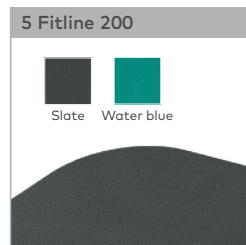

AIREX® product range

AIREX® mats