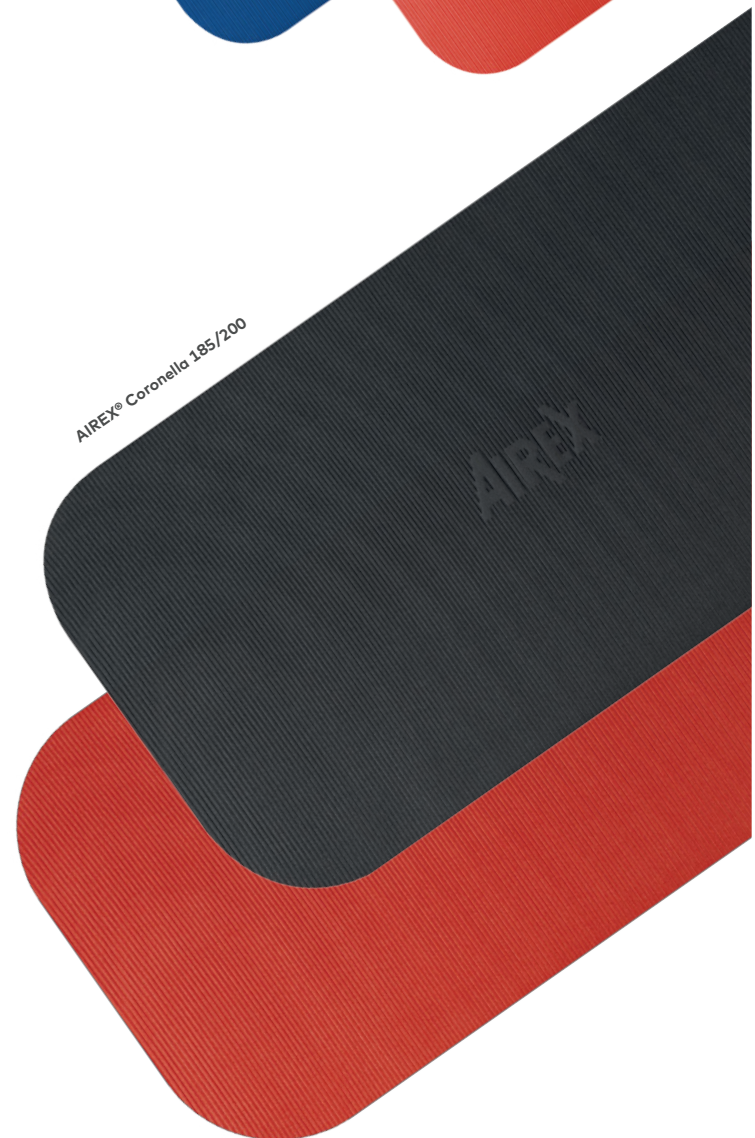

It provides enough space for all types of exercises, and is so comfortable that the user is motivated to reach new heights. Corona has top-class wearing comfort, skin feel and hygienic properties.

"Sports scientists and physical therapists all over the world have verified the excellent quality of our multi-certified exercise mat."

Paul Uhlir, Headmaster, AIREX® Academy

The AIREX® Corona training mat is also used in club sports, gyms, therapeutic facilities, at home and in the office. This mat is suitable for outdoor use and can even be used in water.

Size: approx. 185/200 x 100 x 1.5 cm

Weight: approx. 3.9 kg / 4.3 kg

AIREX® Coronella

The material developed especially for AIREX® Coronella is exceptionally dimensionally stable and able to withstand even heavy physical loads. This sports mat can be incredibly easily and discretely rolled up and stowed away at any time.

The AIREX® Coronella is a standard piece of equipment in first-class gyms and sports clubs used by personal trainers.

It was designed in collaboration with athletes and therapists to fully meet their requirements.

"It is a first choice piece of equipment for top-class gyms, personal trainers, sports clubs, Olympic training camps, as well as the German football team clubrooms"

Paul Uhlir, Headmaster, AIREX® Academy

Size: approx. 185/200 x 60 x 1.5 cm

Weight: approx. 2.3 kg / 2.5 kg