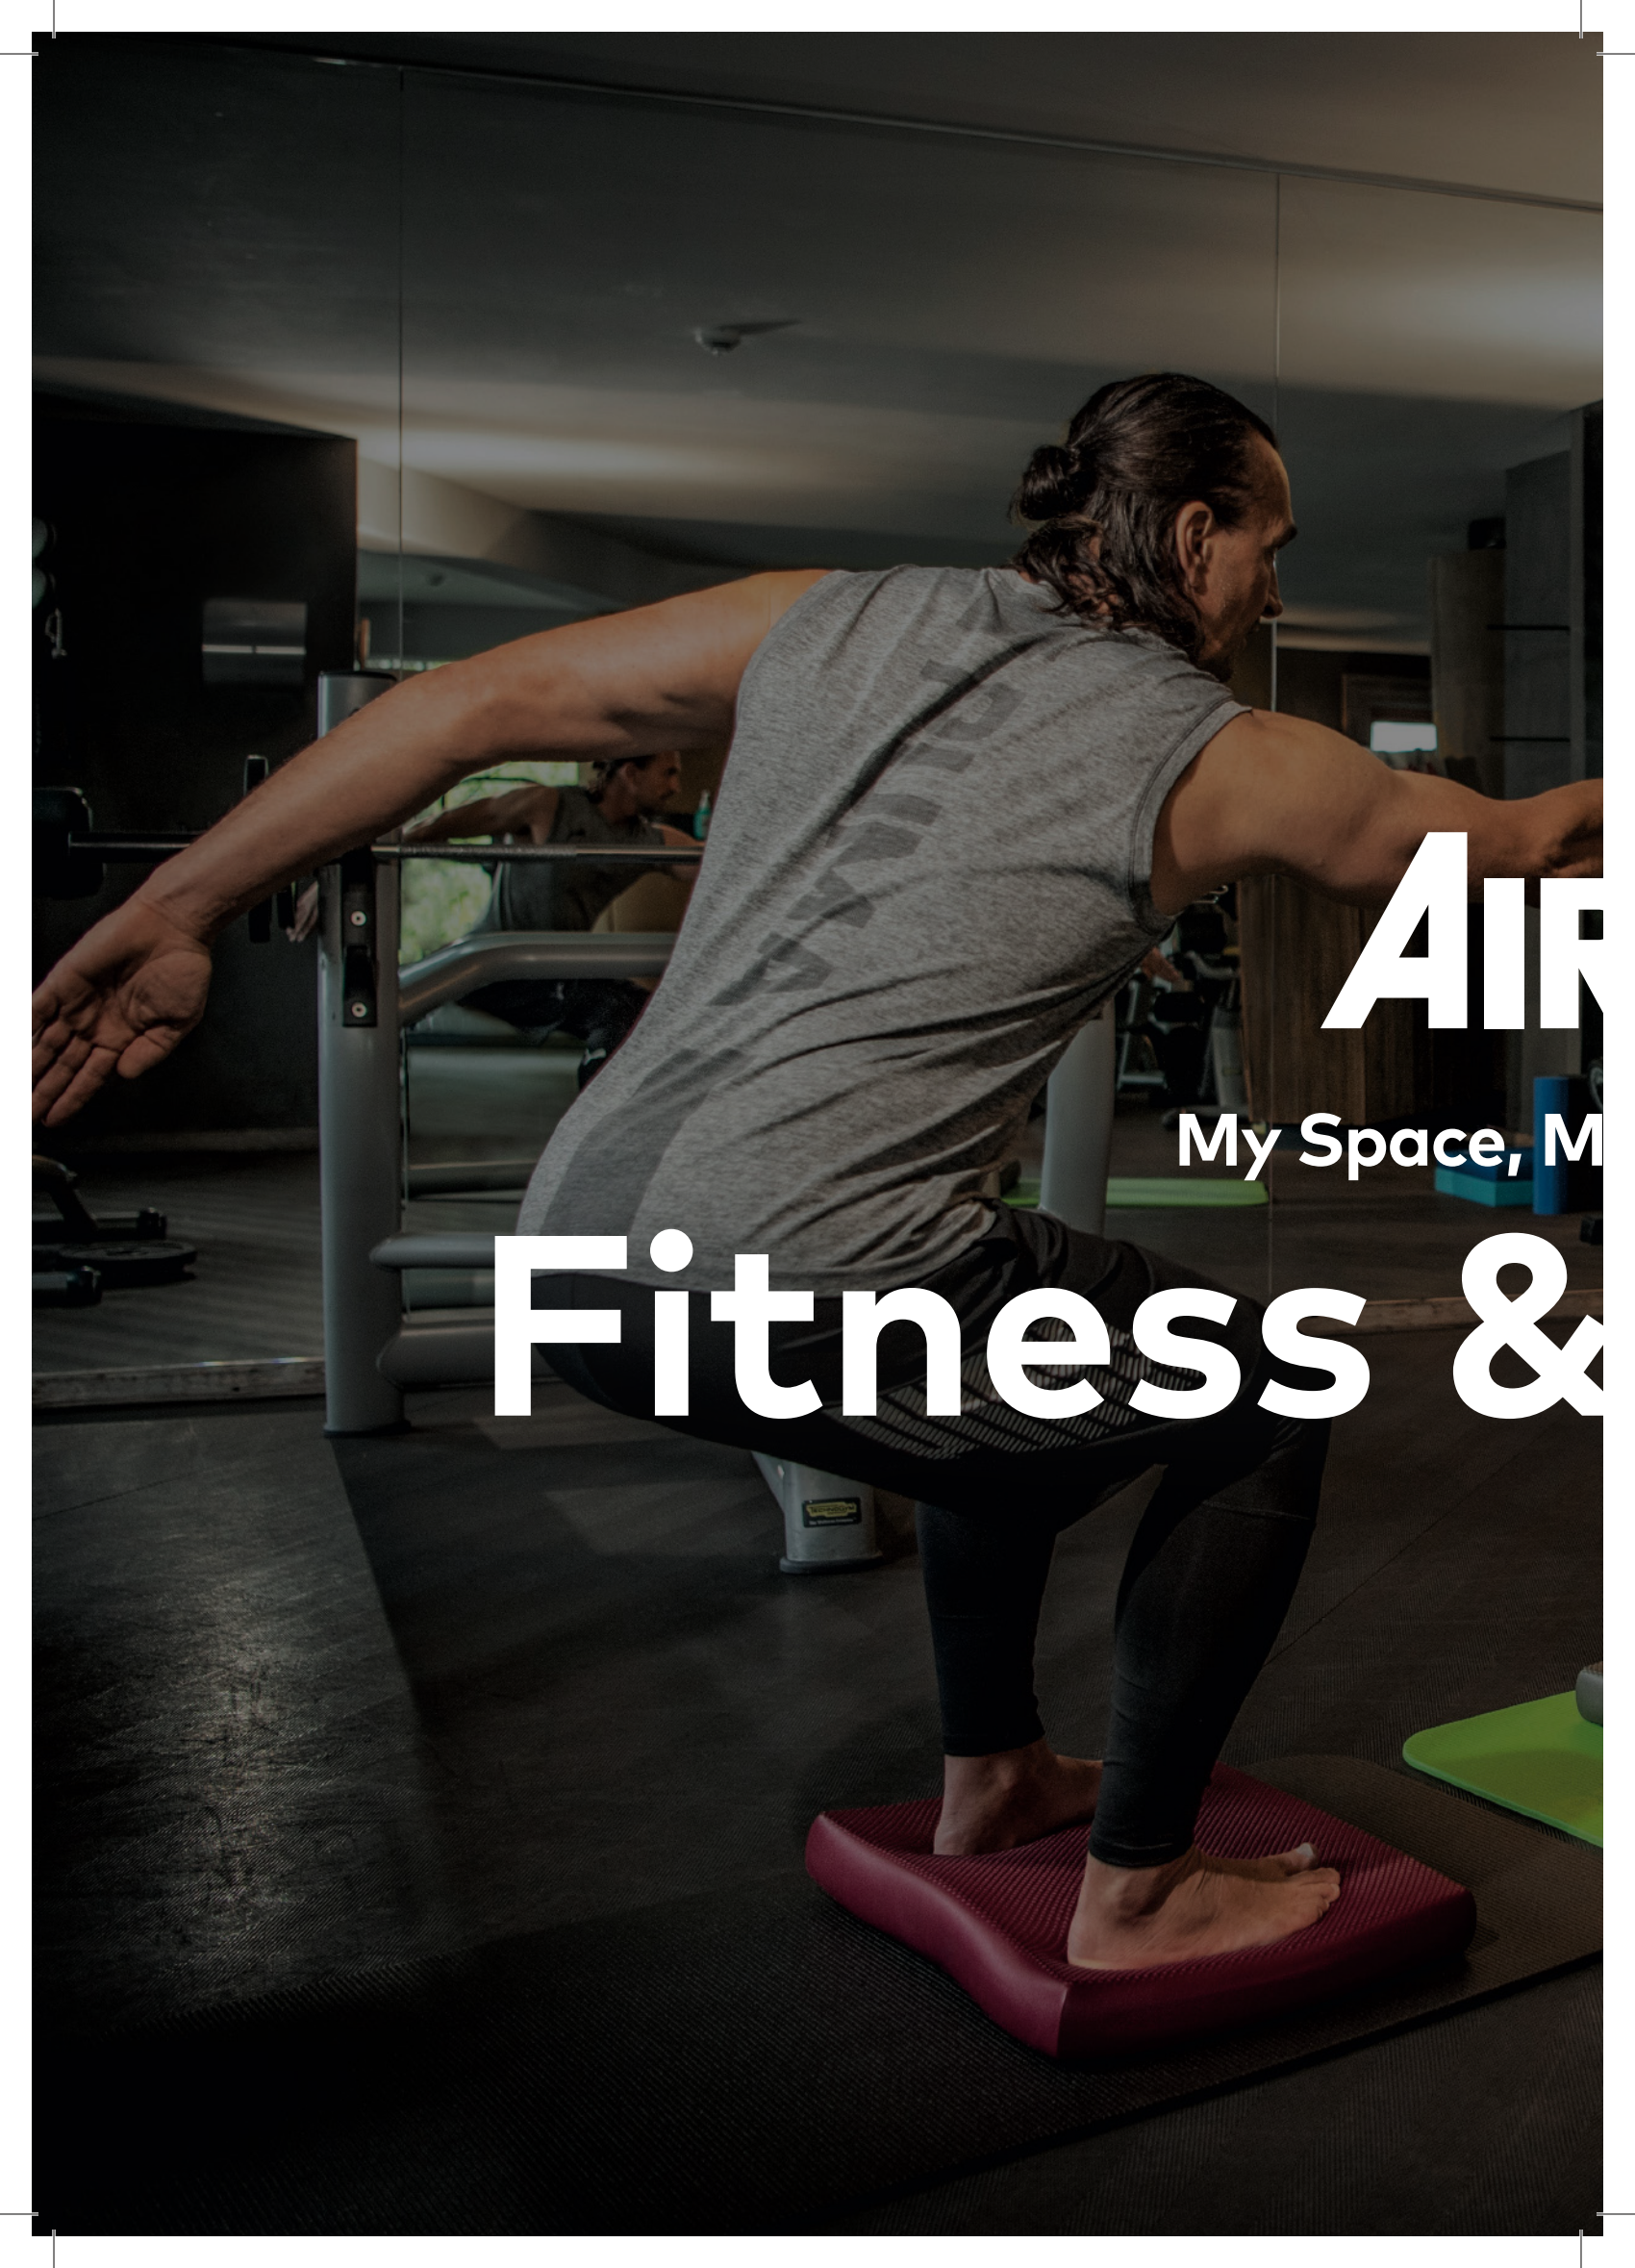

AIR

My Space, My

Fitness &