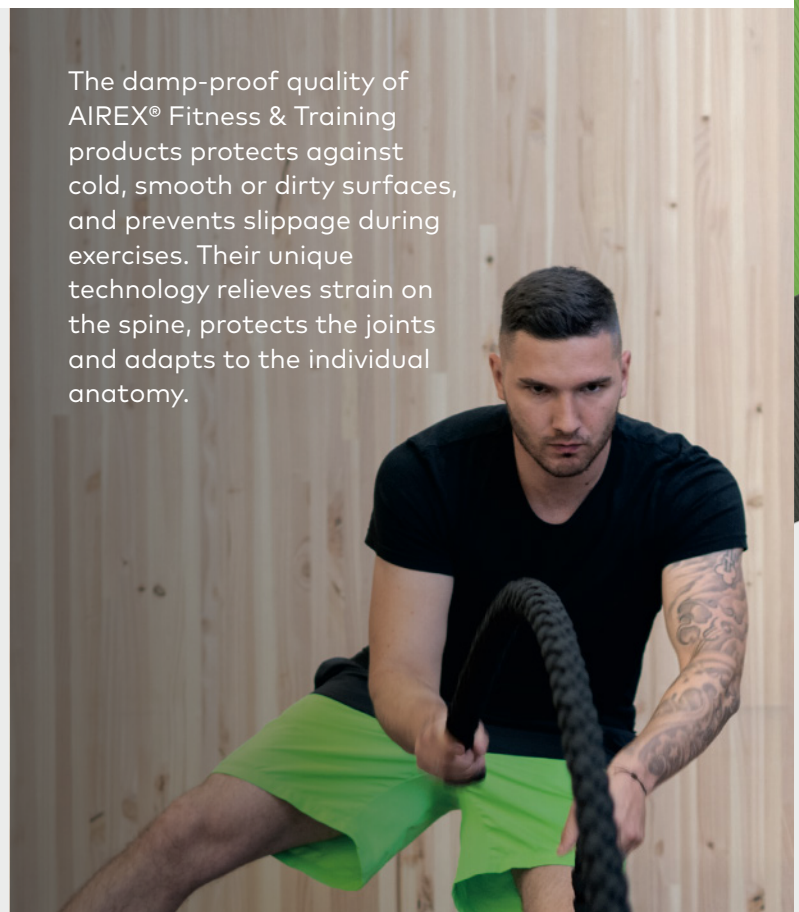

The damp-proof quality of AIREX® Fitness & Training products protects against cold, smooth or dirty surfaces, and prevents slippage during exercises. Their unique technology relieves strain on the spine, protects the joints and adapts to the individual anatomy.