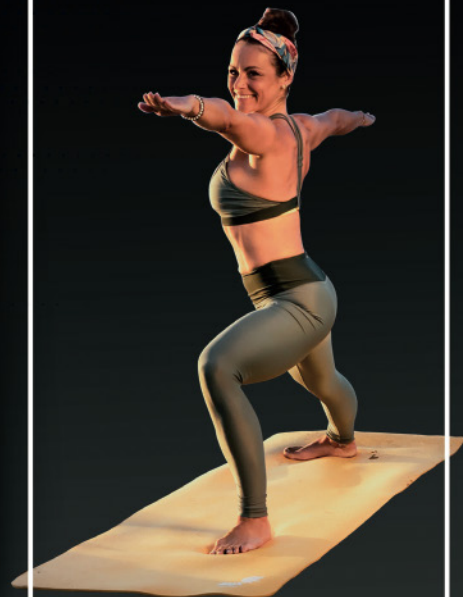

**CHALLENGE
YOURSELF**