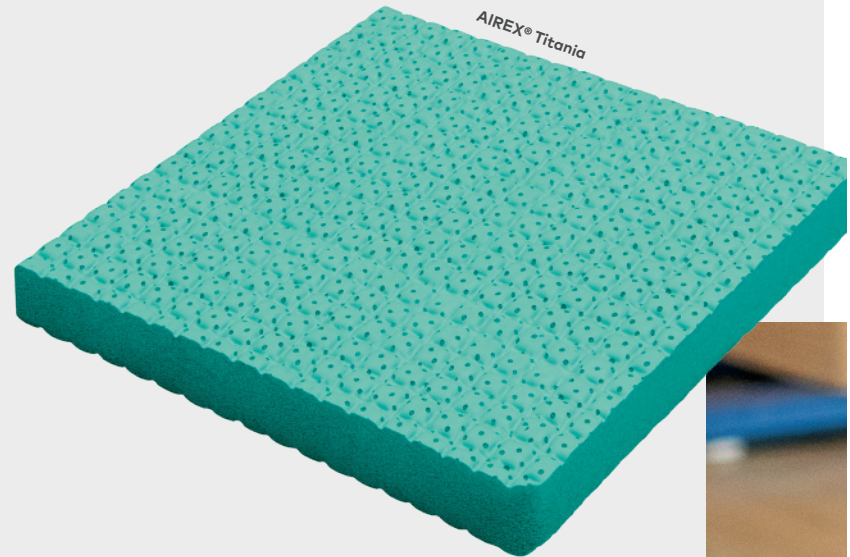

Size: approx. 185/200 x 60 x 1.5 cm

Weight: approx. 2.3 kg / 2.5 kg

AIREX® Schools & Associations

My Space, My Team.

AIREX® Titania

The AIREX® Titania mat was especially designed for school and club sports. It has the ultimate damping properties due to its thickness of 3.2 cm. The AIREX® Titania mat has special coating for sustainable mat foam protection, resistant to frequent use in sneakers. This mat is extremely robust and durable. Due to its right-angled cut, the AIREX® Titania can be laid seamlessly onto large surfaces.

Size: approx. 200 x 125 x 3.2 cm
Weight: approx. 13 kg

AIREX® Hercules

The AIREX® Hercules therapy mat offers a limitless variety of single or group therapeutic exercises. It can deliver great comfort guaranteed by its 2.5 cm thickness. Due to its high buoyancy, the Hercules therapy mat is a preferred hydrotherapy mat for both therapists and patients.

Size: approx. 200 x 100 x 2.5 cm
Weight: approx. 7.3 kg

AIREX® Balance-beam

AIREX® Balance-beam

The Balance-beam was developed for balancing and training. Due to its dimensions, the entire trunk musculature can be trained in the abdominal and supine position. Also ideal for supporting and intensifying yoga and pilates exercises. The original AIREX® foam technology sets new standards and makes the Balance-beam a high-tech quality product of the highest class.

Size: approx. 160 x 24 x 6 cm
Weight: approx. 1.2 kg

AIREX® Hercules

AIREX® Diana

AIREX® Diana

The AIREX® Diana mat is a favorite mat for school and club sports in particular. This mat has special coating for sustainable mat foam protection, resistant to frequent use. The AIREX® Diana mat is extremely robust and durable. Due to its right-angled cut, the AIREX® Diana can be laid seamlessly onto large gymnastics surfaces.