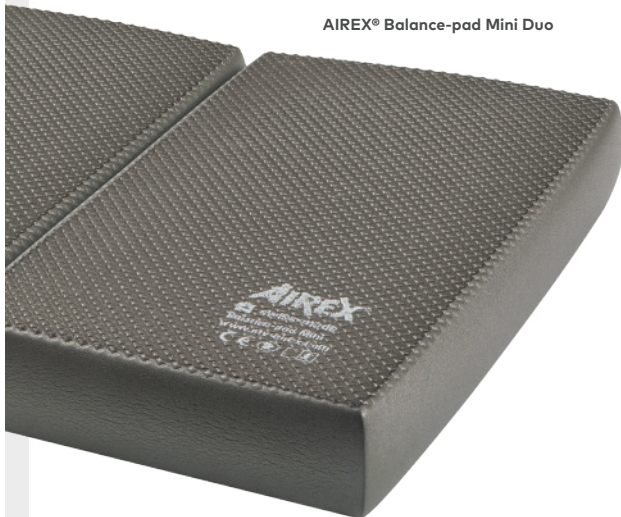

Size: approx. 48 x 40 x 6 cm

Weight: approx. 0.8 kg

AIREX® Balance-pad Cloud

AIREX® Balance-pad Elite

The AIREX® Balance-pad Elite is an upgrade of the already proven Balance-pad. It has unique slip-resistant waffle-like texture on its upper and lower side providing pleasant stimulation for receptors in the foot sole during barefoot balance training. The AIREX® Balance-pad Elite, owing to its thickness of 6 cm, has the desirable destabilizing characteristics. Its smooth surface is perfect for barefoot balance training beginners. The yielding foam constantly challenges the body to maintain its balance and stabilize the joints. The exercises on the Balance-pad Elite trigger the engagement of a greater number of deeper muscles than the exercises performed without the Balance-pad.

Size: approx. 48 x 40 x 6 cm

Weight: approx. 0.8 kg

AIREX® Balance-pad Elite

AIREX® Balance-pad Mini

The AIREX® Balance-pad Mini was primarily designed to meet functional training requirements, but it is just as perfect for traveling. It is not only an active training tool, but also a good prop for training instructors. It provides a smaller training area fantastic for one-legged and single-handed functional exercises as well as for dynamic training. The AIREX® Balance-pad Mini can be easily fitted into any sports bag or hand luggage for that matter. However, its comfortable, smooth surface is not 100% slip-resistant on smooth floors. Therefore, it is recommended to use it in combination with a supplementary AIREX® mat underneath.

Size: approx. 41 x 25 x 6 cm

Weight: approx. 0.4 kg

AIREX® Balance-pad Mini

AIREX® Balance-pad Mini Duo

AIREX® Balance-pad Mini Duo

The AIREX® Balance-pad Mini is offered here in a practical double pack in order to achieve more variety during training.