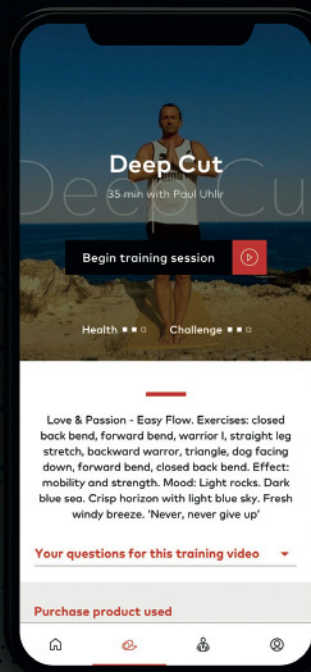

The AIREX® Yoga Eco-line mats are the ultimate choice for nature-loving yogis.

All materials are Eco-friendly to provide unsurpassed performance and happiness.

AIREX
YOGA & PILATES

AIREX
YOGA & PILATES

AIREX
YOGA & PILATES

AIREX
YOGA & PILATES

NEW

AIREX® Training App

powered by

TRAIN WITH
THE MASTER TRAINERS
**WHEREVER
YOU ARE**

GET FIT, HEALTHY
AND SIMPLY
**LOOK & FEEL
GOOD!**

**CHALLENGE
YOURSELF**

Available in the following App Stores: